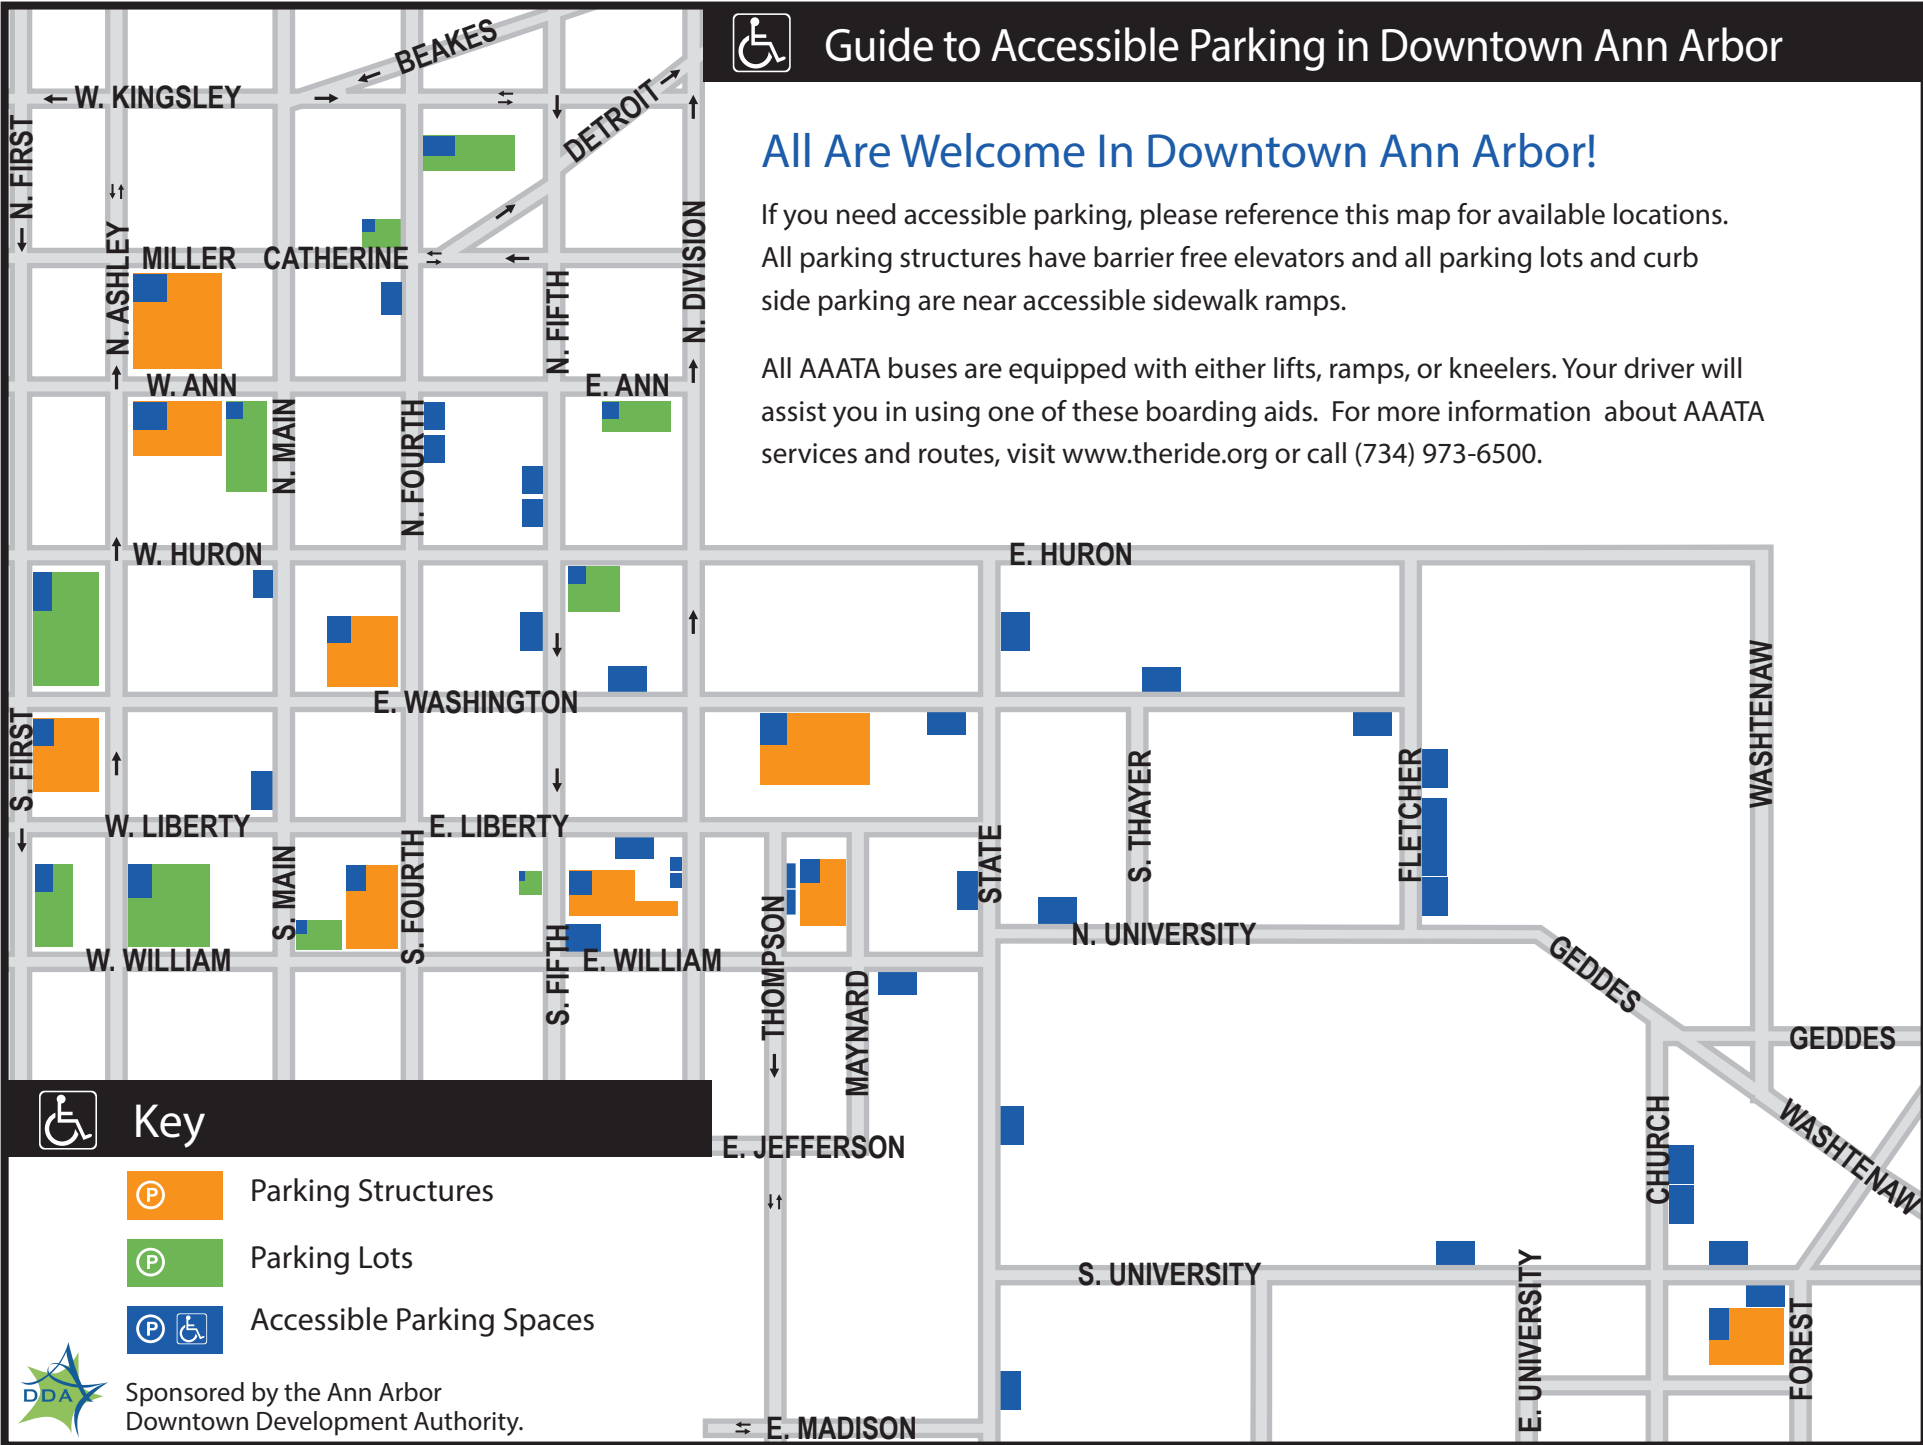

Guide to Accessible Parking in Downtown Ann Arbor

All Are Welcome In Downtown Ann Arbor!

If you need accessible parking, please reference this map for available locations. All parking structures have barrier free elevators and all parking lots and curb side parking are near accessible sidewalk ramps.

All AAATA buses are equipped with either lifts, ramps, or kneelers. Your driver will assist you in using one of these boarding aids. For more information about AAATA services and routes, visit www.theide.org or call (734) 973-6500.

Key

Parking Structures

Parking Lots

Accessible Parking Spaces

Sponsored by the Ann Arbor
Downtown Development Authority.