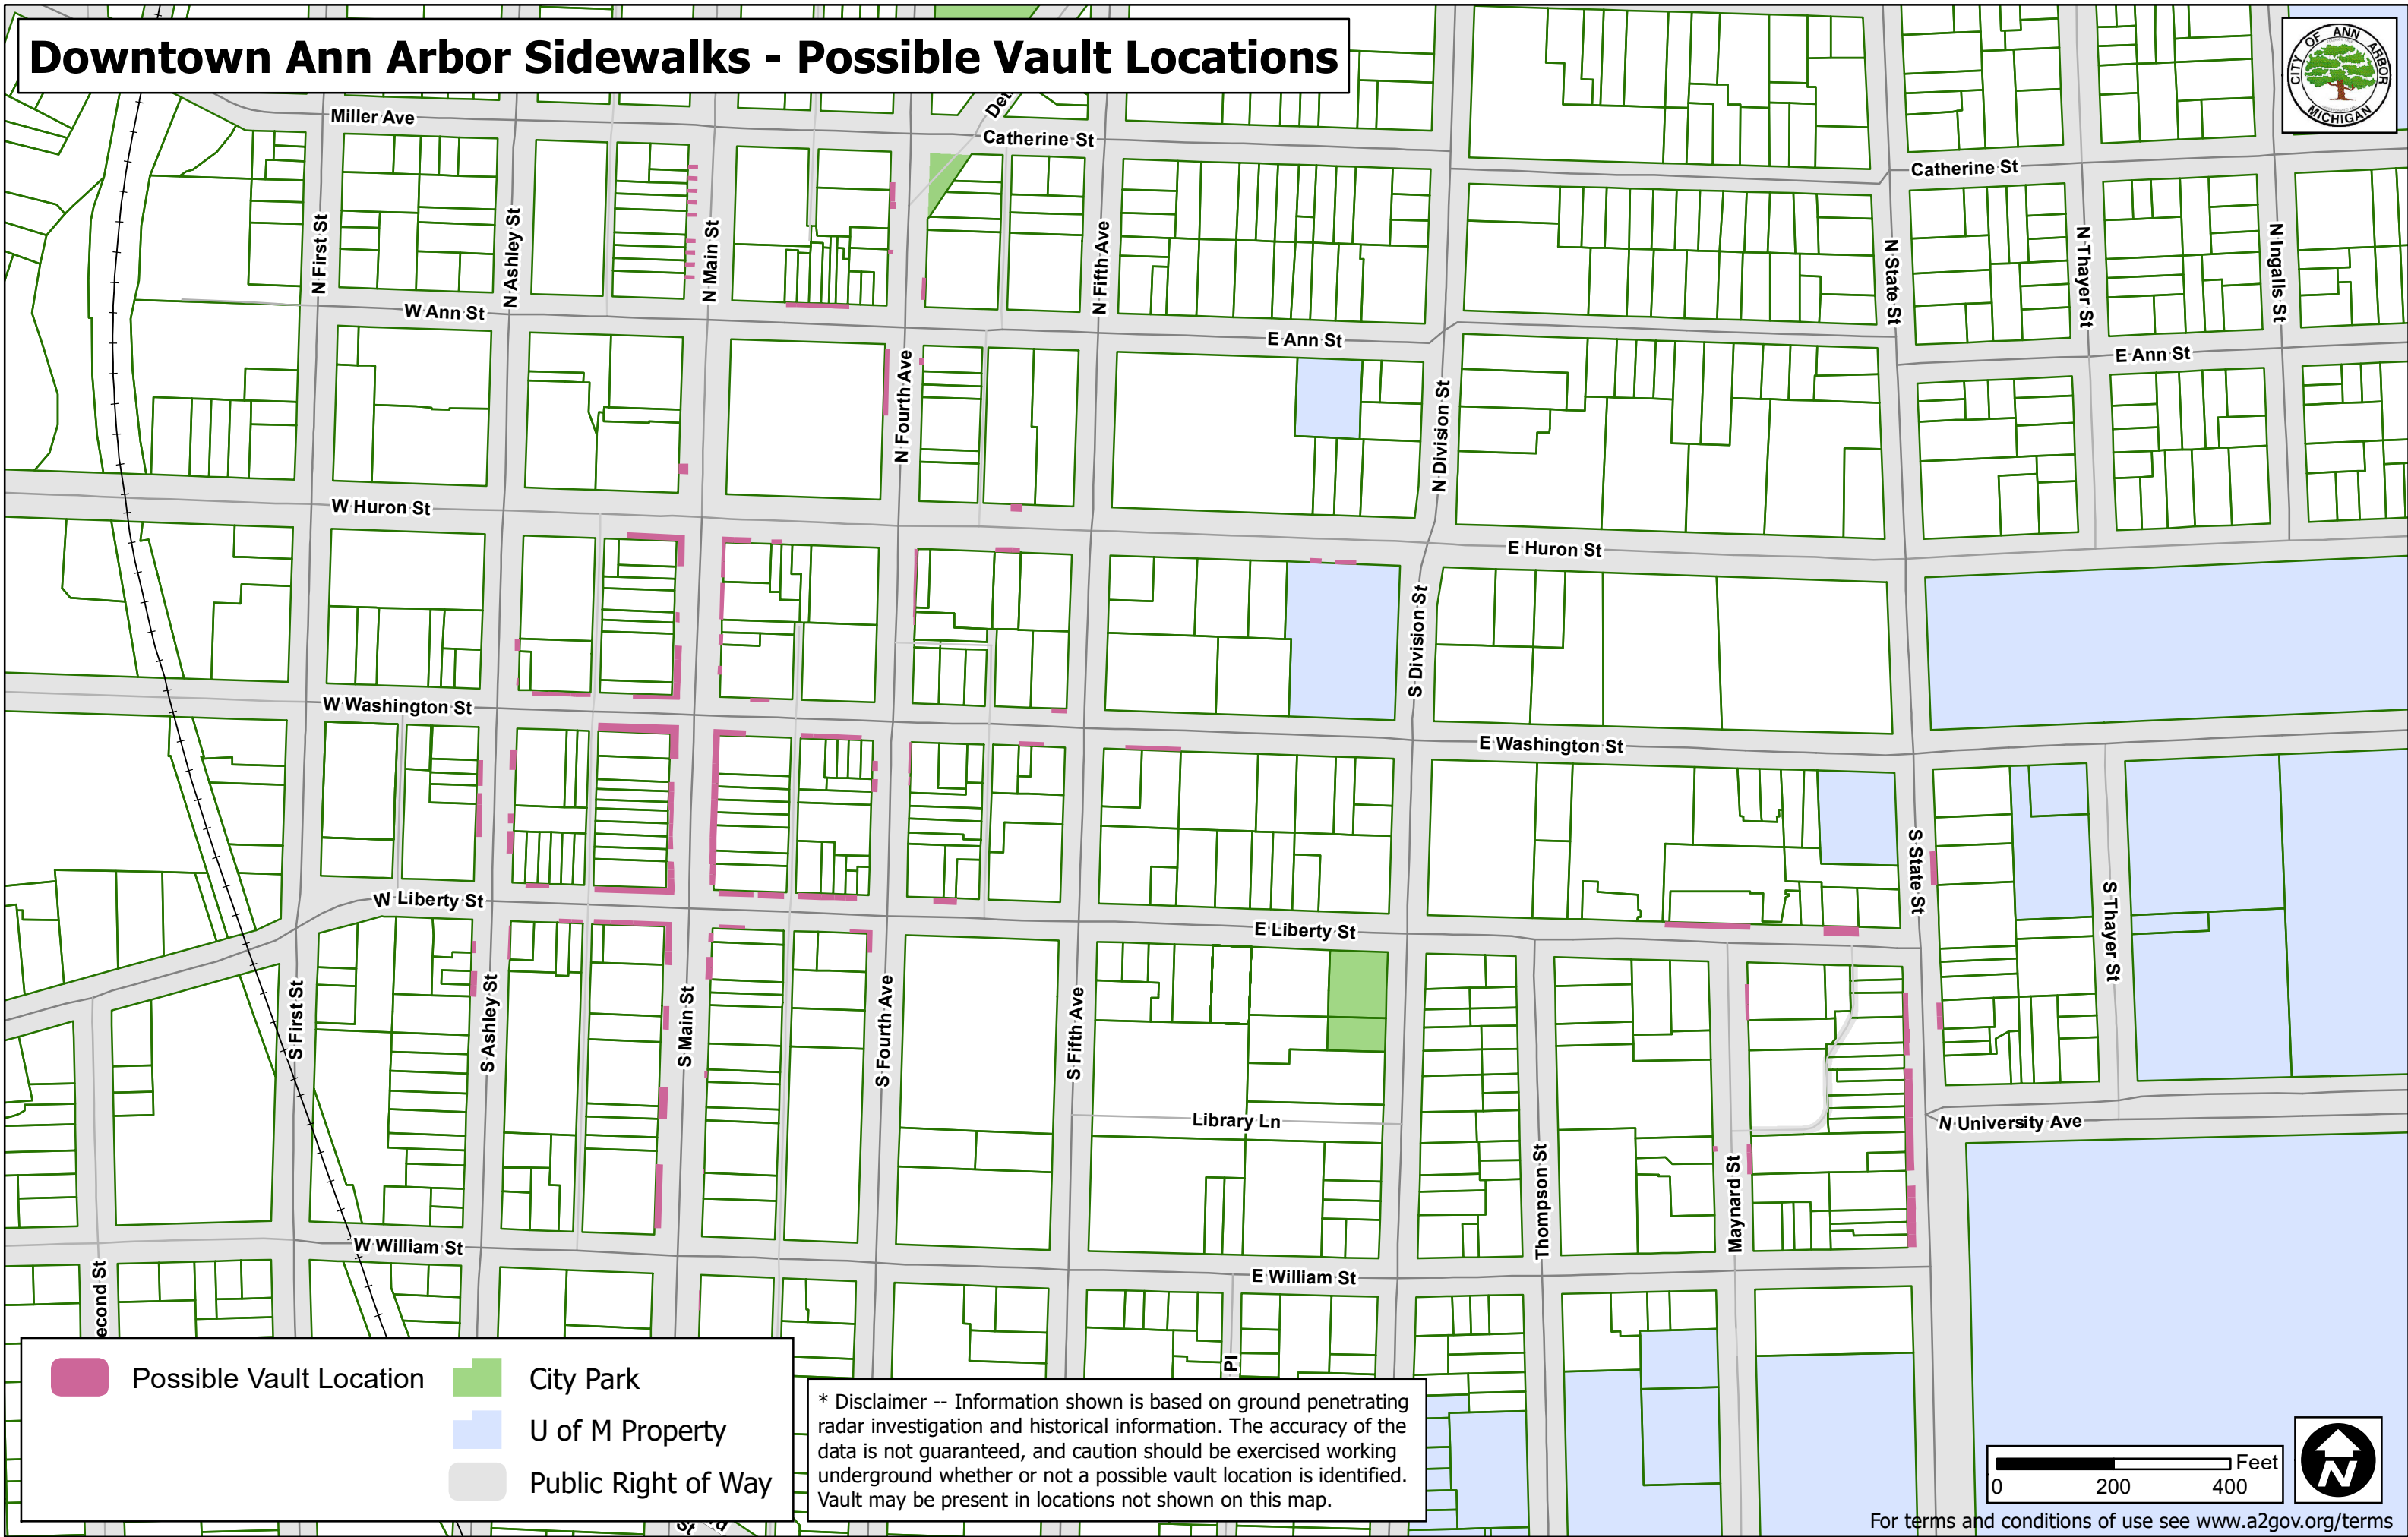

Downtown Ann Arbor Sidewalks - Possible Vault Locations

	Possible Vault Location		City Park
	U of M Property		Public Right of Way

* Disclaimer -- Information shown is based on ground penetrating radar investigation and historical information. The accuracy of the data is not guaranteed, and caution should be exercised working underground whether or not a possible vault location is identified. Vault may be present in locations not shown on this map.